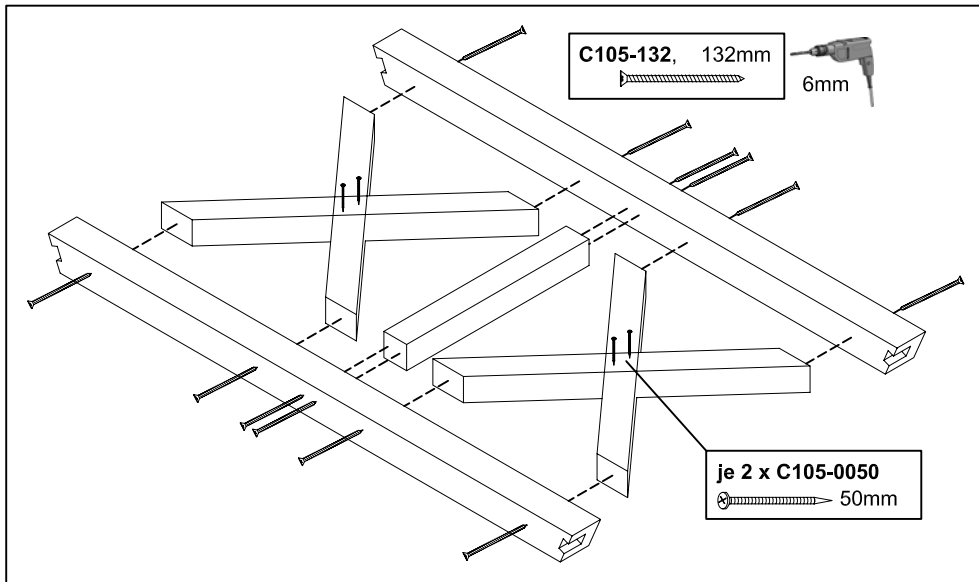

Brüstung aus Andreaskreuzen für Pavillon "Nancy"

Parapet with St Andrew's cross design for pavillion "Nancy"

29055 0 (Gr. 1)

29056 7 (Gr. 2)

29057 4 (Gr. 3)

4 x C105-132

16 x C105-0050

12x C105-132

16 x C105-0050

12 x C105-132

18 x C105-0050

Brüstung mit Balkenschalung für Pavillon "Nancy"

Parapet with ceiling boards for pavillion "Nancy"

21030 5 (Gr. 1)

21031 2 (Gr. 2)

21032 9 (Gr. 3)