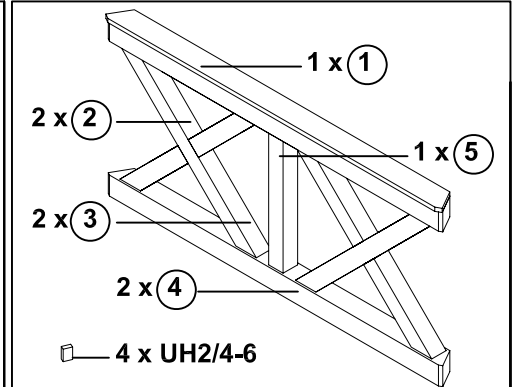

Brüstung aus Andreaskreuzen für Pavillon "Nancy"

Parapet with St Andrew's cross design for pavillion "Nancy"

29055 0 (Gr. 1)

29056 7 (Gr. 2)

29057 4 (Gr. 3)

4 x C105-132

16 x C105-0050

12x C105-132

16 x C105-0050

12 x C105-132

18 x C105-0050

Brüstung mit Balkenschalung für Pavillon "Nancy"

Parapet with ceiling boards for pavillion "Nancy"

21030 5 (Gr. 1)

21031 2 (Gr. 2)

21032 9 (Gr. 3)