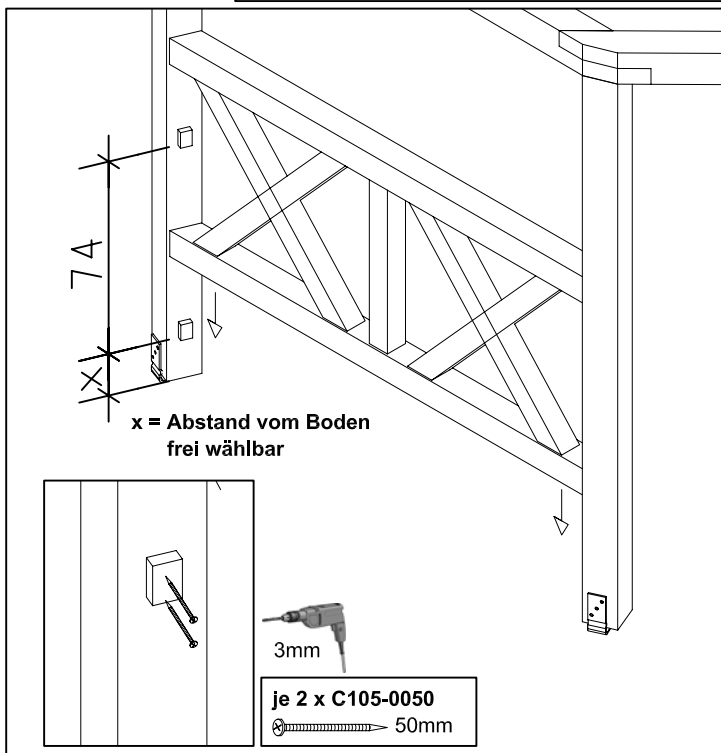

Brüstung aus Andreaskreuzen für Pavillon "Nancy"

Parapet with St Andrew's cross design for pavillion "Nancy"

29055 0 (Gr. 1)

29056 7 (Gr. 2)

29057 4 (Gr. 3)

4 x C105-132

16 x C105-0050

12x C105-132

16 x C105-0050

12 x C105-132

18 x C105-0050

Brüstung mit Balkenschalung für Pavillon "Nancy"

Parapet with ceiling boards for pavillion "Nancy"

21030 5 (Gr. 1)

21031 2 (Gr. 2)

21032 9 (Gr. 3)