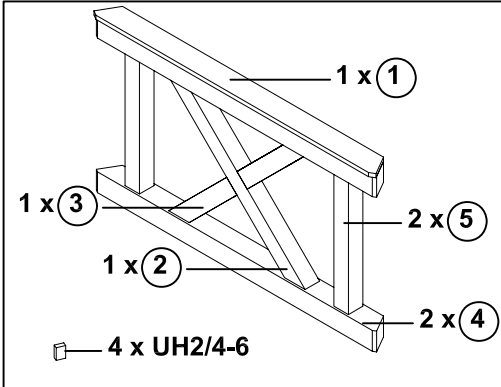

Brüstung aus Andreaskreuzen für Pavillon "Nancy"

Parapet with St Andrew's cross design for pavillion "Nancy"

29055 0 (Gr. 1)

29056 7 (Gr. 2)

29057 4 (Gr. 3)

4 x C105-132

16 x C105-0050

12x C105-132

16 x C105-0050

12 x C105-132

18 x C105-0050

Brüstung mit Balkenschalung für Pavillon "Nancy"

Parapet with ceiling boards for pavillion "Nancy"

21030 5 (Gr. 1)

21031 2 (Gr. 2)

21032 9 (Gr. 3)