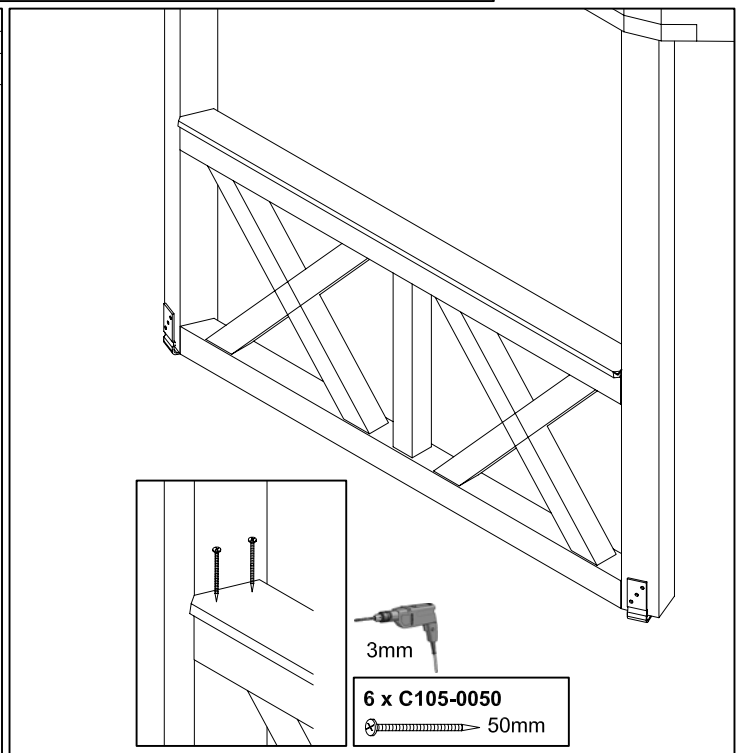

Brüstung aus Andreaskreuzen für Pavillon "Nancy"

Parapet with St Andrew's cross design for pavillion "Nancy"

29055 0 (Gr. 1)

29056 7 (Gr. 2)

29057 4 (Gr. 3)

4 x C105-132

16 x C105-0050

12x C105-132

16 x C105-0050

12 x C105-132

18 x C105-0050

Brüstung mit Balkenschalung für Pavillon "Nancy"

Parapet with ceiling boards for pavillion "Nancy"

21030 5 (Gr. 1)

21031 2 (Gr. 2)

21032 9 (Gr. 3)