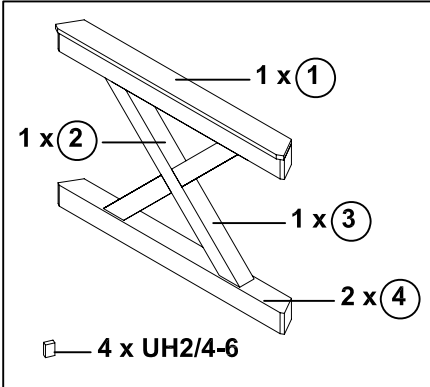

Brüstung aus Andreaskreuzen für Pavillon "Nancy"

Parapet with St Andrew's cross design for pavillion "Nancy"

29055 0 (Gr. 1)

29056 7 (Gr. 2)

29057 4 (Gr. 3)

4 x C105-132

16 x C105-0050

12x C105-132

16 x C105-0050

12 x C105-132

18 x C105-0050

Brüstung mit Balkenschalung für Pavillon "Nancy"

Parapet with ceiling boards for pavillion "Nancy"

21030 5 (Gr. 1)

21031 2 (Gr. 2)

21032 9 (Gr. 3)