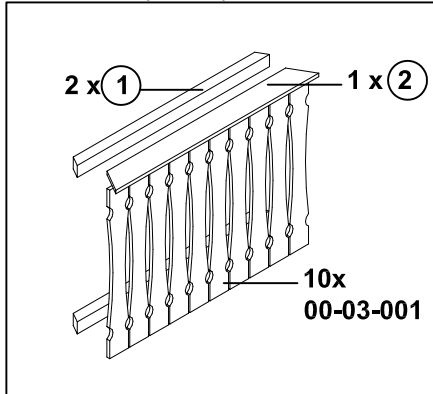

Brüstung aus Andreaskreuzen für Pavillon "Nancy"

Parapet with St Andrew's cross design for pavillion "Nancy"

29055 0 (Gr. 1)

29056 7 (Gr. 2)

29057 4 (Gr. 3)

4 x C105-132

16 x C105-0050

12x C105-132

16 x C105-0050

12 x C105-132

18 x C105-0050

Brüstung mit Balkenschalung für Pavillon "Nancy"

Parapet with ceiling boards for pavillion "Nancy"

21030 5 (Gr. 1)

21031 2 (Gr. 2)

21032 9 (Gr. 3)