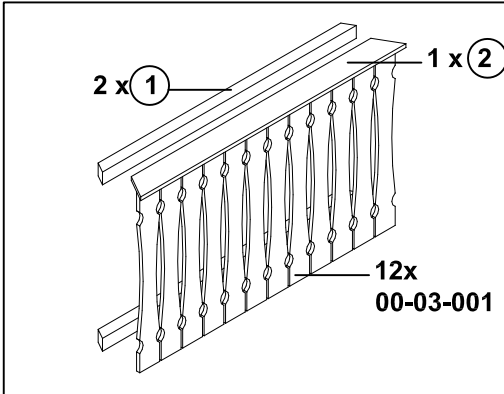

Brüstung aus Andreaskreuzen für Pavillon "Nancy"

Parapet with St Andrew's cross design for pavillion "Nancy"

29055 0 (Gr. 1)

29056 7 (Gr. 2)

29057 4 (Gr. 3)

4 x C105-132

16 x C105-0050

12x C105-132

16 x C105-0050

12 x C105-132

18 x C105-0050

Brüstung mit Balkenschalung für Pavillon "Nancy"

Parapet with ceiling boards for pavillion "Nancy"

21030 5 (Gr. 1)

21031 2 (Gr. 2)

21032 9 (Gr. 3)