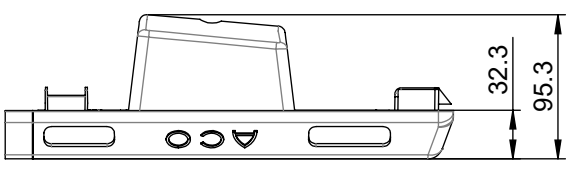

1 2 3 4

A

B

C

D

E

F

material number: 2037096
local article number: 314095

ACO Ahlmann SE & Co. KG Am Ahlmannkai 24782 Büdelsdorf www.aco.com	drawing-no.: 1032497-M	index: 011	documenttype: marketing drw.	
	created by: kmurthy	reviewed by: plingner	projection: ISO-E 	scale: 1:5

title:
Stormbrixx HD
Half Side panel
Halbe Seitenwand

serial-released

The reproduction, distribution and utilization of this document as well as the communication of its contents to others without express authorization is prohibited. Offenders will be held liable for the payment of damages. All rights reserved in the event of the grant of a patent, utility model or design. Observe copyright by ISO 16016

release date:
24.05.2022

sheet:
1/1

Solidworks 2016 - DIN A4 - A3/ISO A3