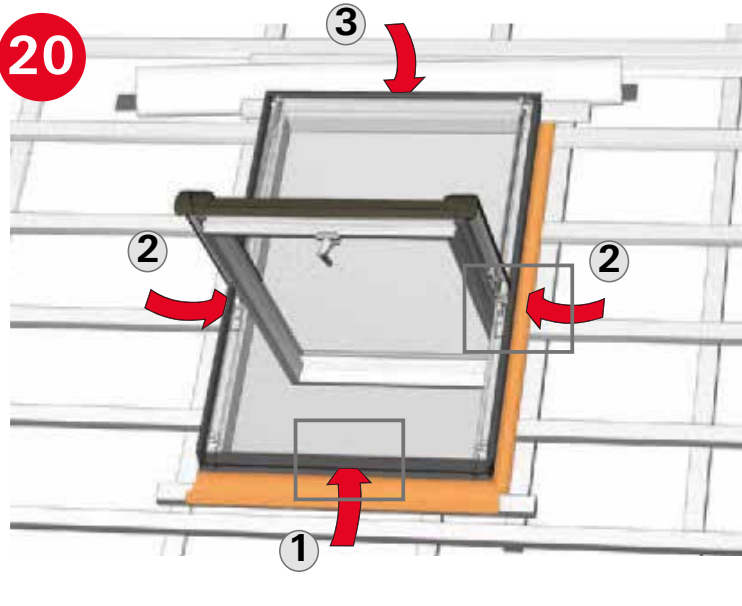

# Wellker Dachfenster Premium Kunststoff R4 made by Roto

**19**

**A 4x**  
ø4,0 x30

**20**