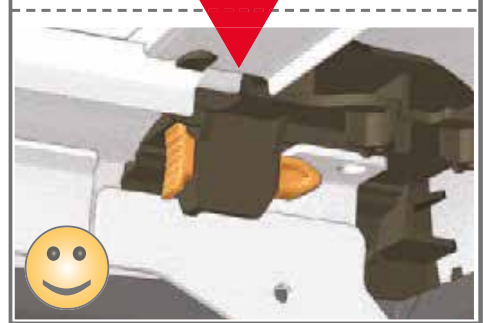

Wellker Dachfenster Premium Kunststoff R4 made by Roto