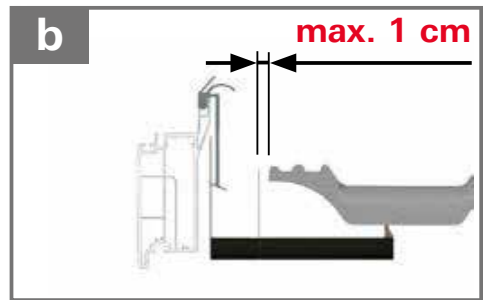

Wellker Dachfenster Premium Kunststoff R4 made by Roto