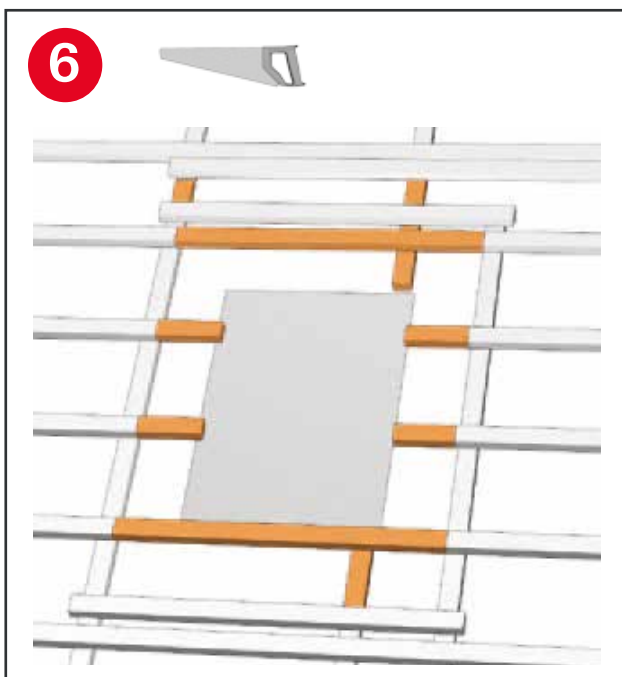

Wellker Dachfenster Premium Kunststoff R4 made by Roto