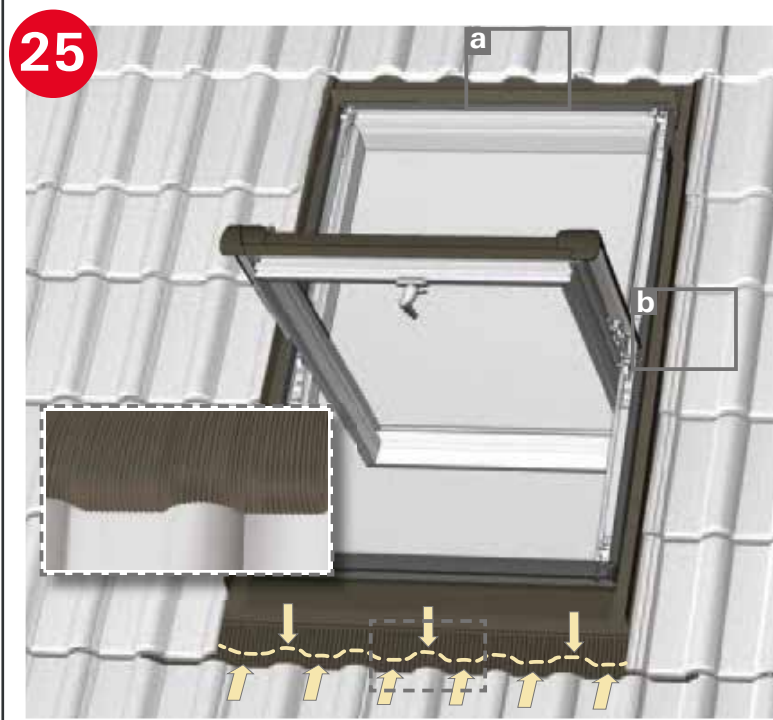

Wellker Dachfenster Premium Kunststoff R4 made by Roto