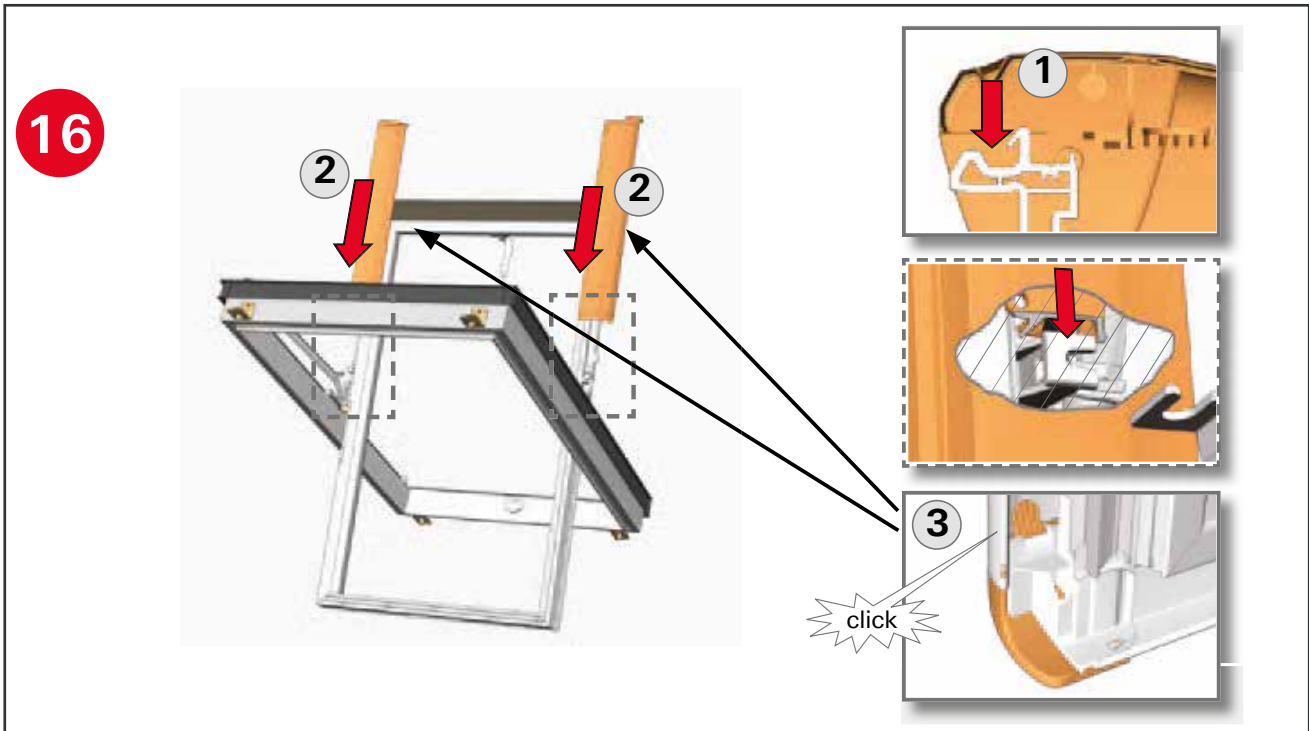

Wellker Dachfenster Premium Kunststoff R4 made by Roto