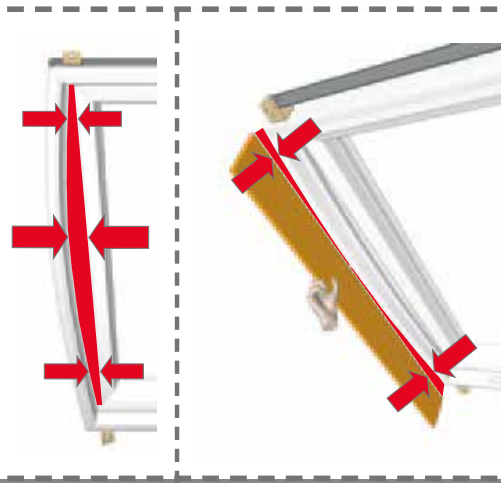

Wellker Dachfenster Premium Kunststoff R4 made by Roto

19

A 4x
ø4,0 x30