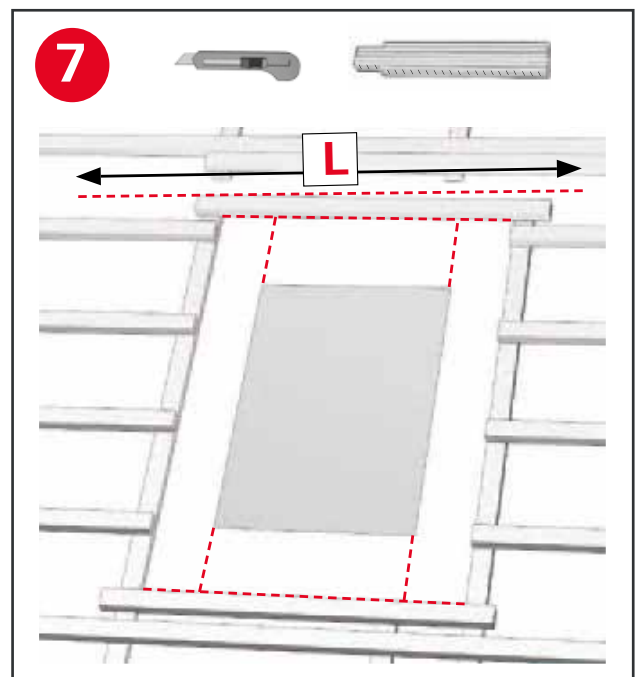

Wellker Dachfenster Premium Kunststoff R4 made by Roto