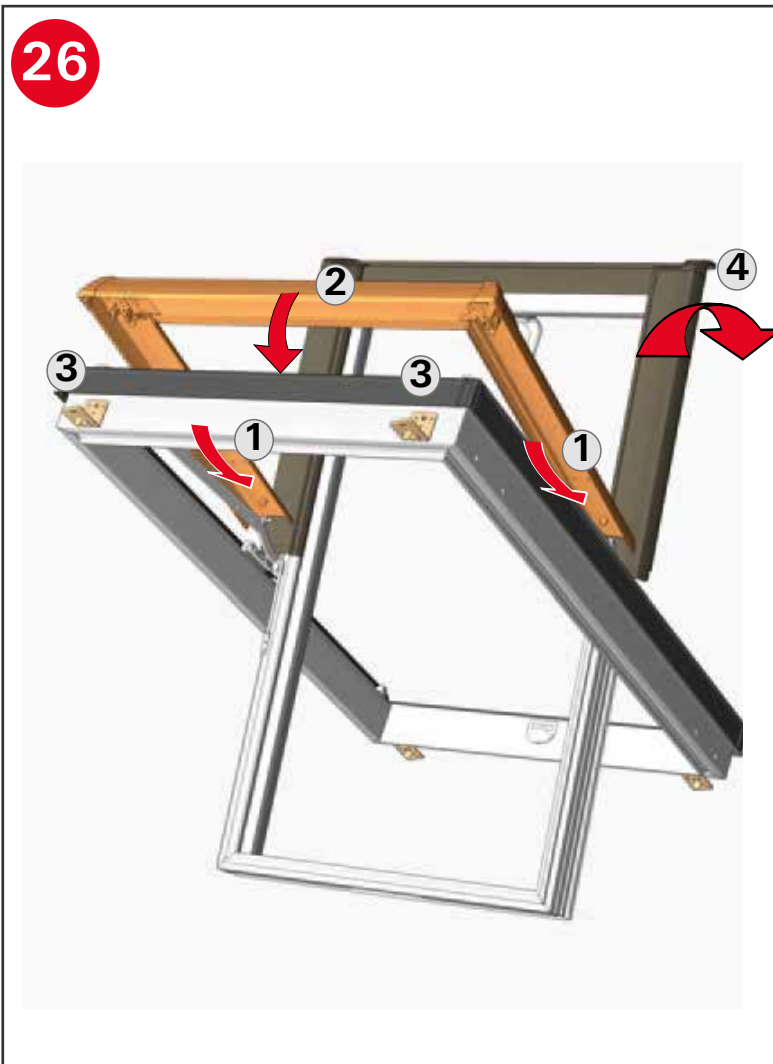

Wellker Dachfenster Premium Kunststoff R4 made by Roto