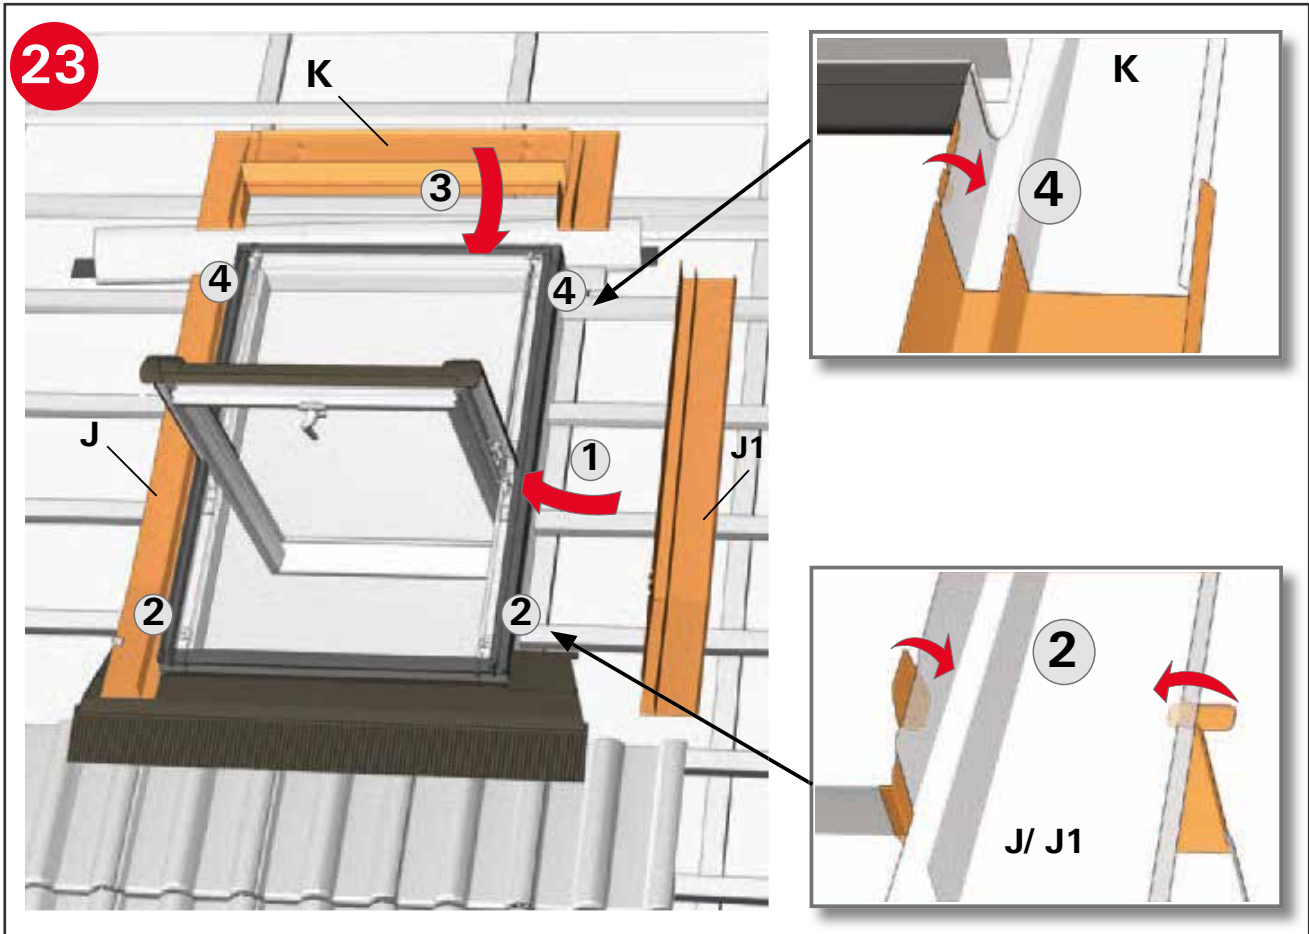

Wellker Dachfenster Premium Kunststoff R4 made by Roto