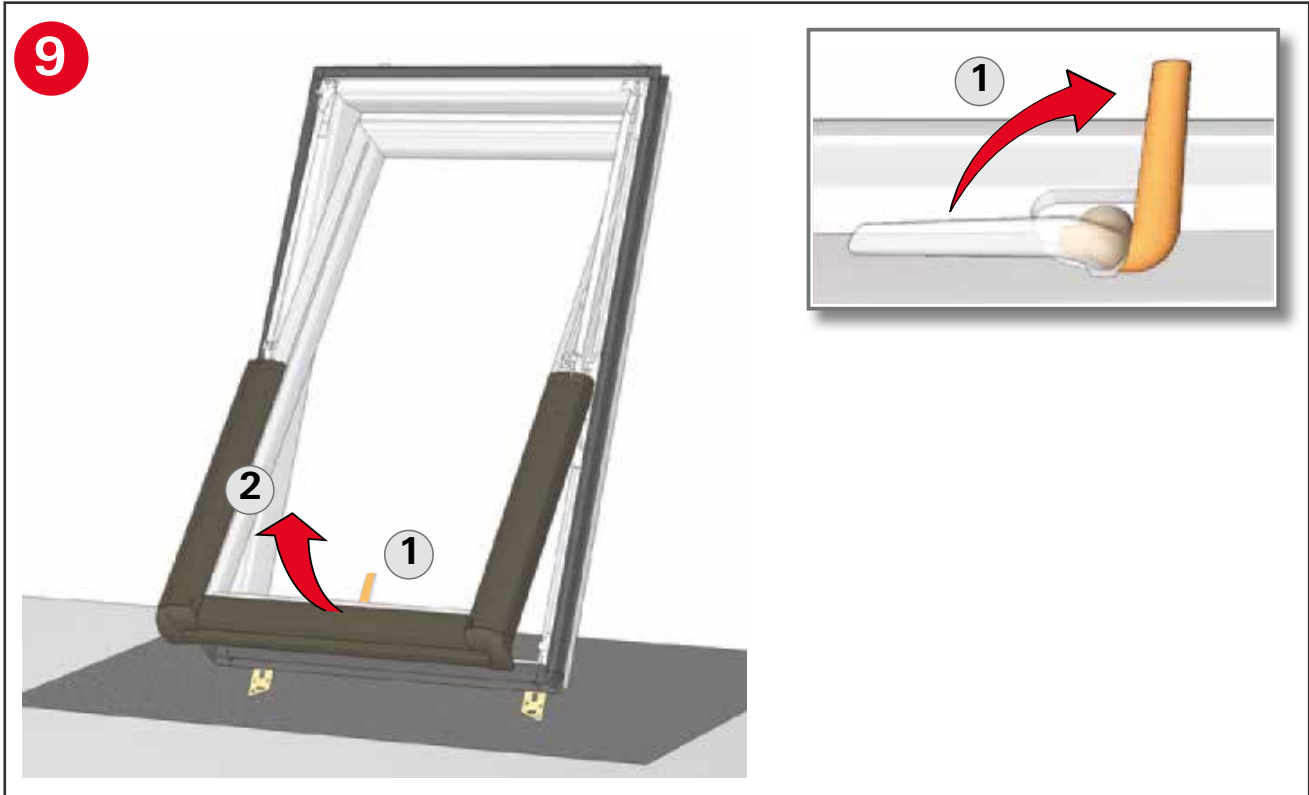

Wellker Dachfenster Premium Kunststoff R4 made by Roto