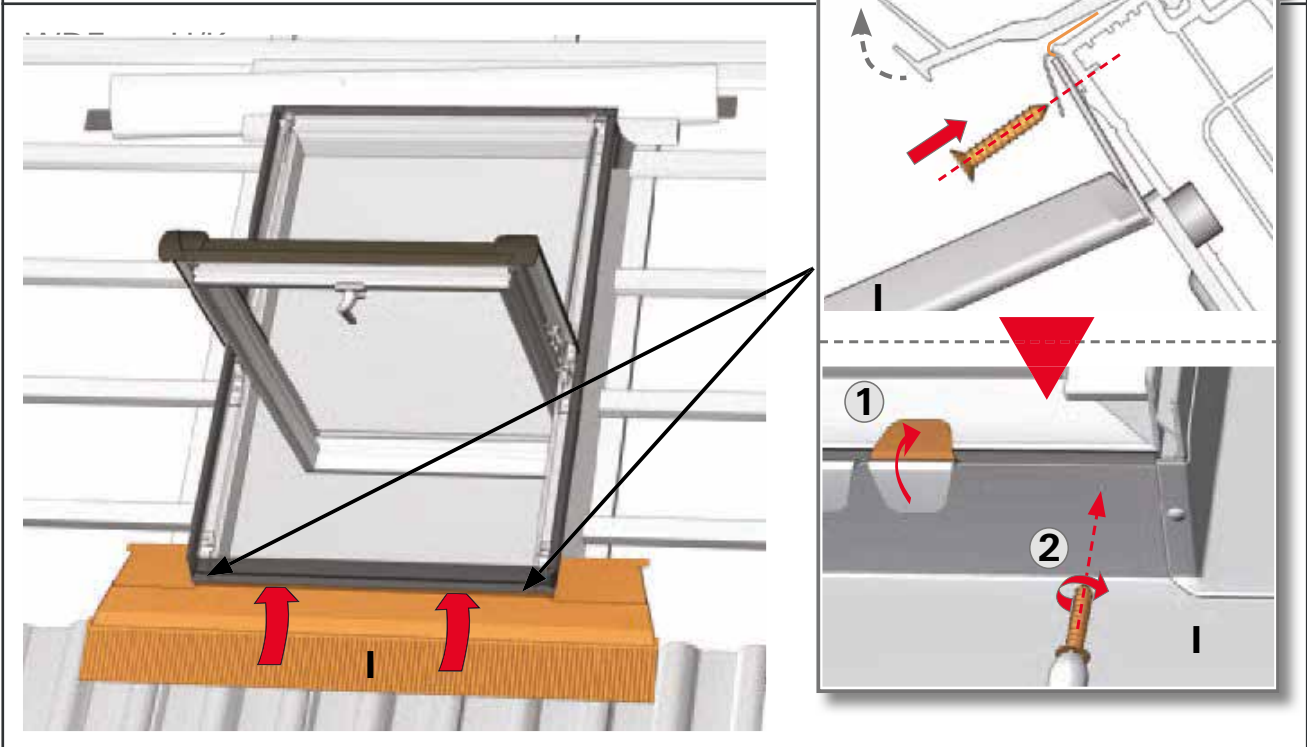

22 C 2x
ø3,5 x20