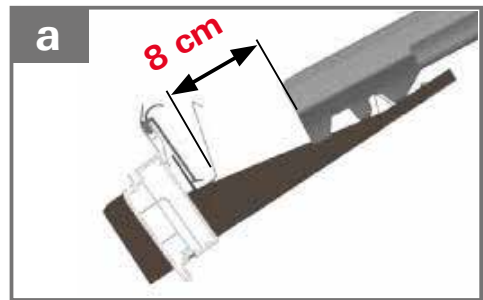

Wellker Dachfenster Premium Kunststoff R4 made by Roto