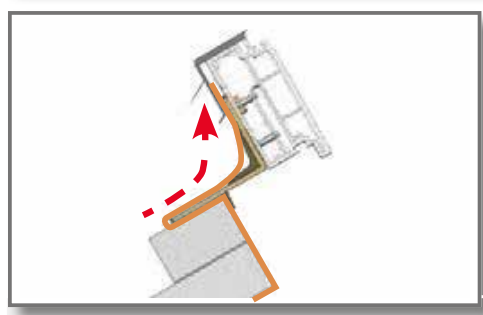

# Wellker Dachfenster Premium Kunststoff R4 made by Roto

**19**

**A 4x**  
ø4,0 x30

**20**