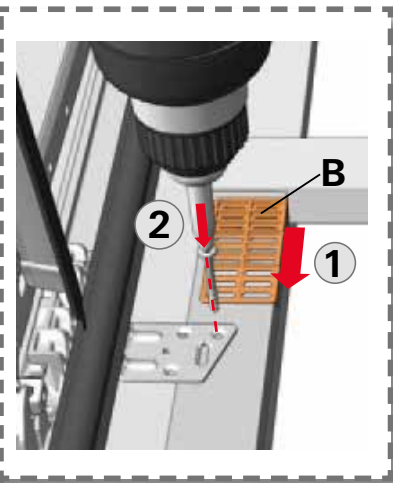

# Wellker Dachfenster Premium Kunststoff R4 made by Roto

**19**

**A 4x**  
ø4,0 x30

**20**