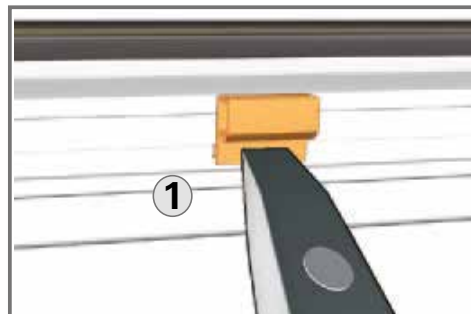

# Wellker Dachfenster Premium Kunststoff R4 made by Roto

27

WDF R4. K

G 8x

28