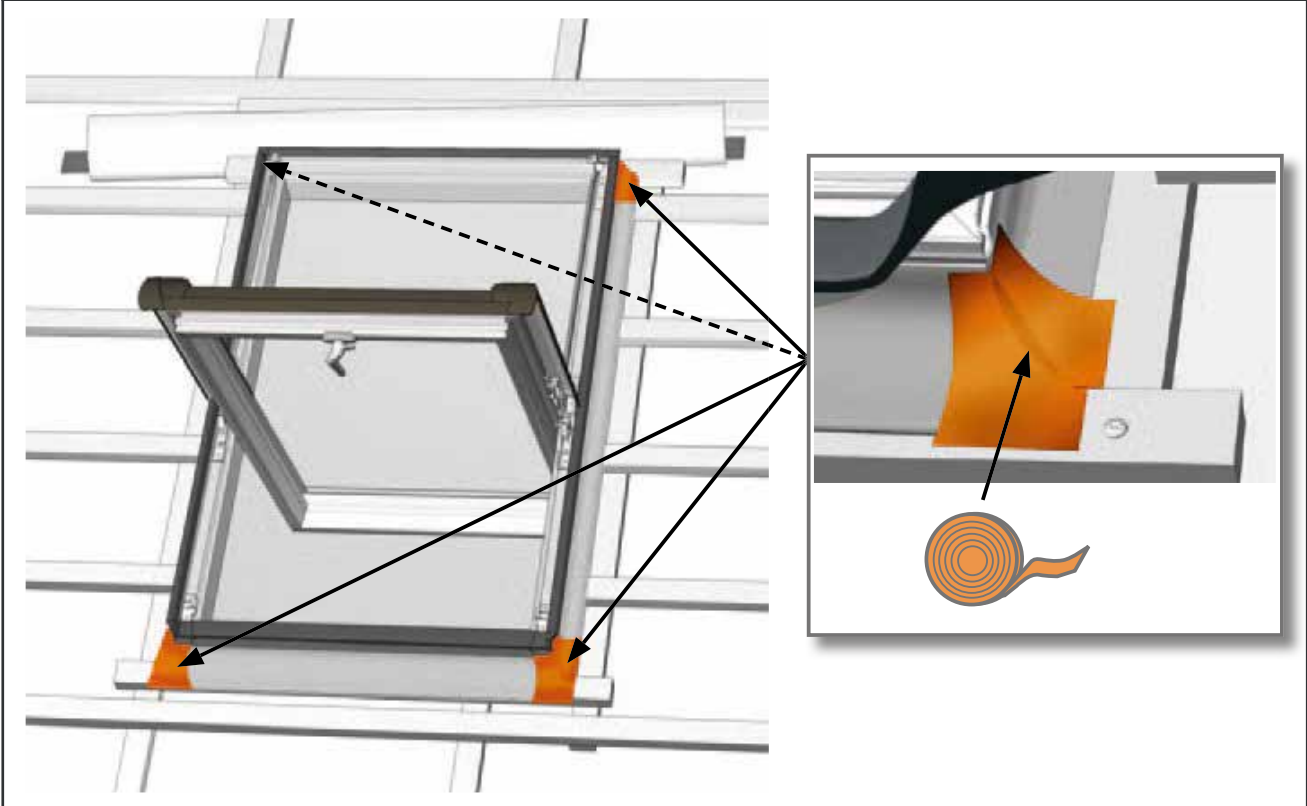

Wellker Dachfenster Premium Kunststoff R4 made by Roto

21