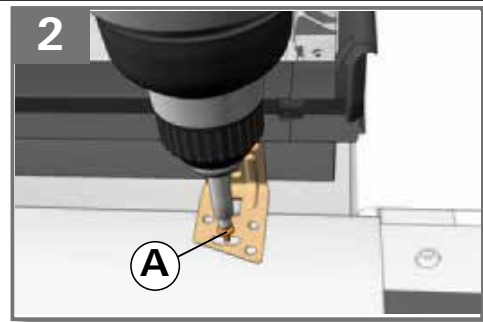

Wellker Dachfenster Premium Kunststoff R4 made by Roto

19

A 4x
ø4,0 x30