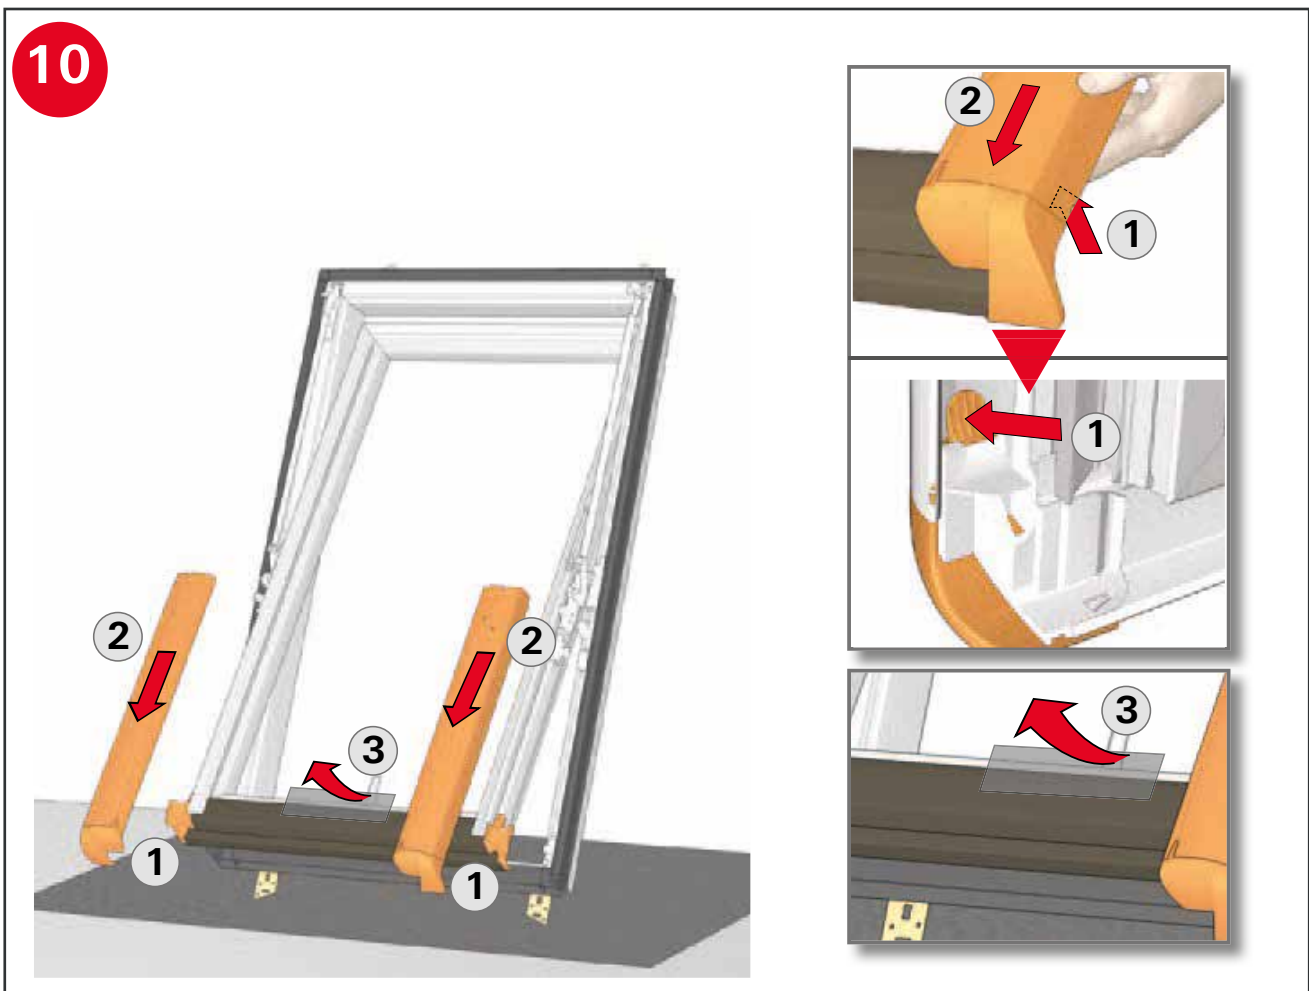

Wellker Dachfenster Premium Kunststoff R4 made by Roto