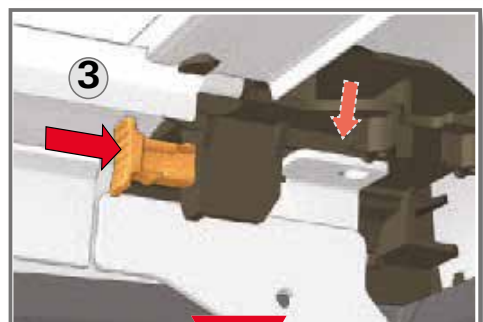

Wellker Dachfenster Premium Kunststoff R4 made by Roto