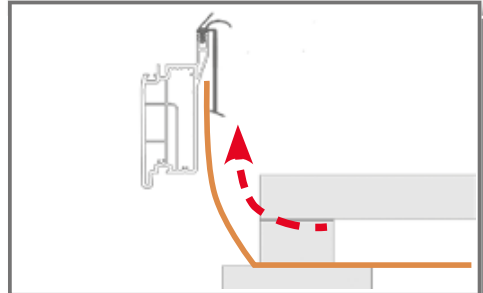

# Wellker Dachfenster Premium Kunststoff R4 made by Roto

**19**

**A 4x**  
ø4,0 x30

**20**