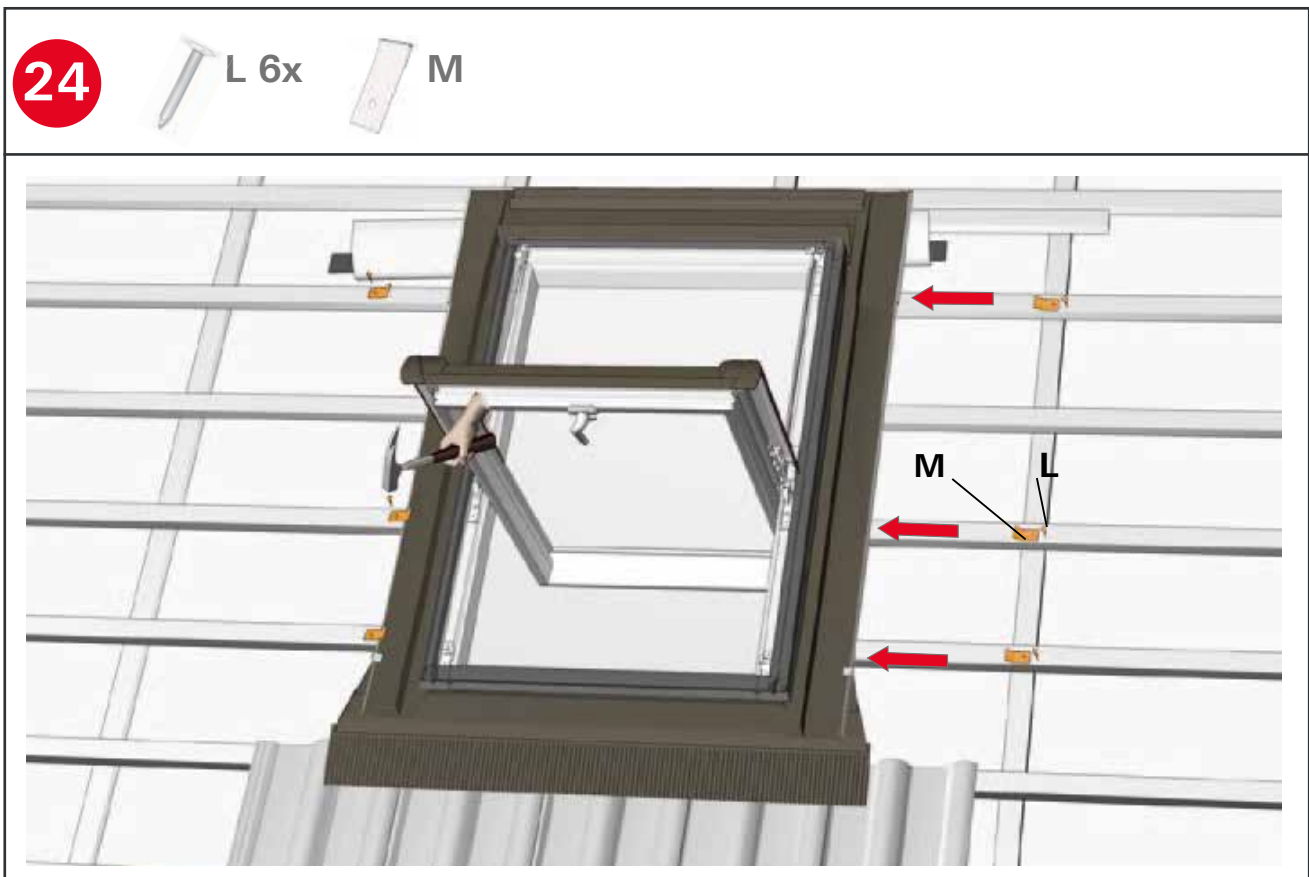

Wellker Dachfenster Premium Kunststoff R4 made by Roto