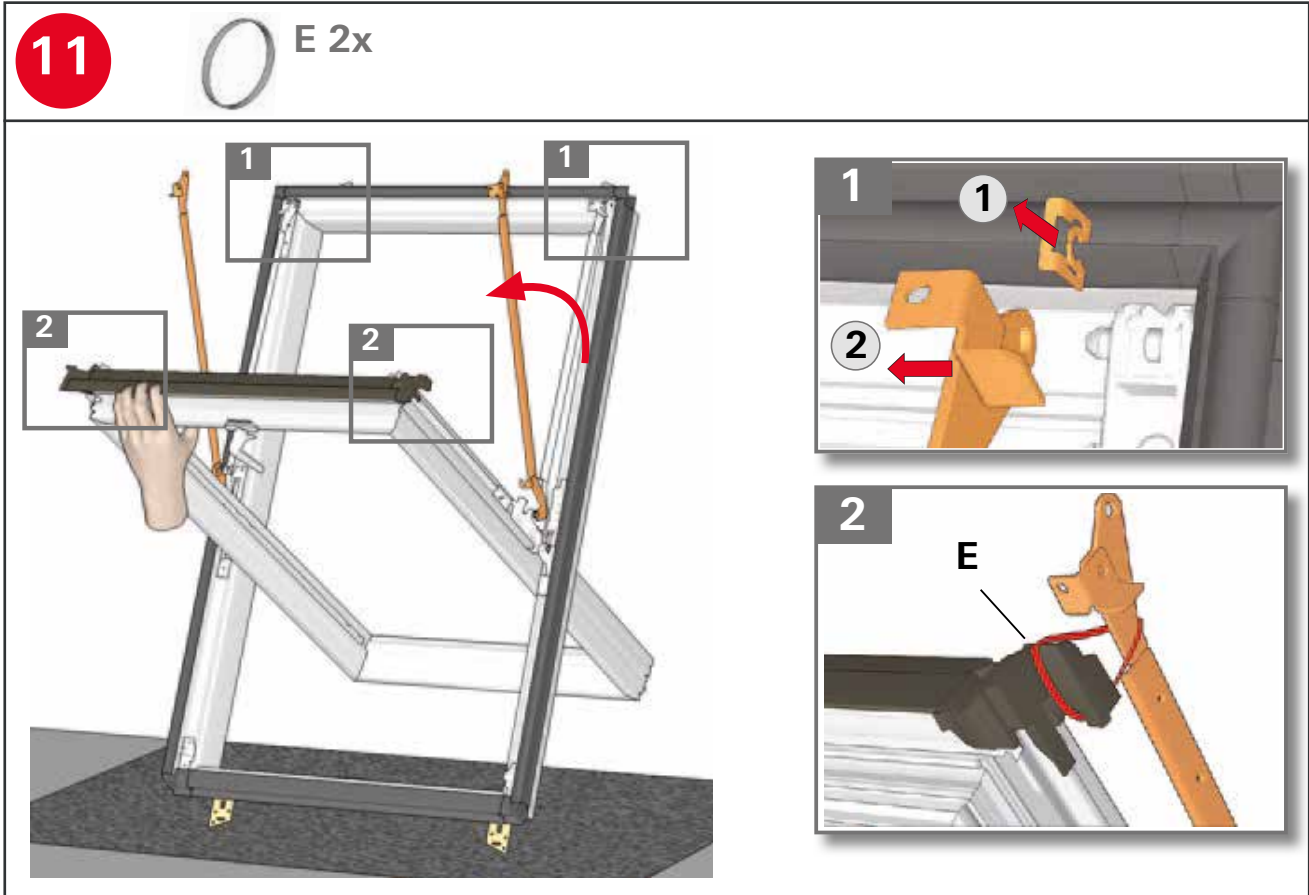

Wellker Dachfenster Premium Kunststoff R4 made by Roto