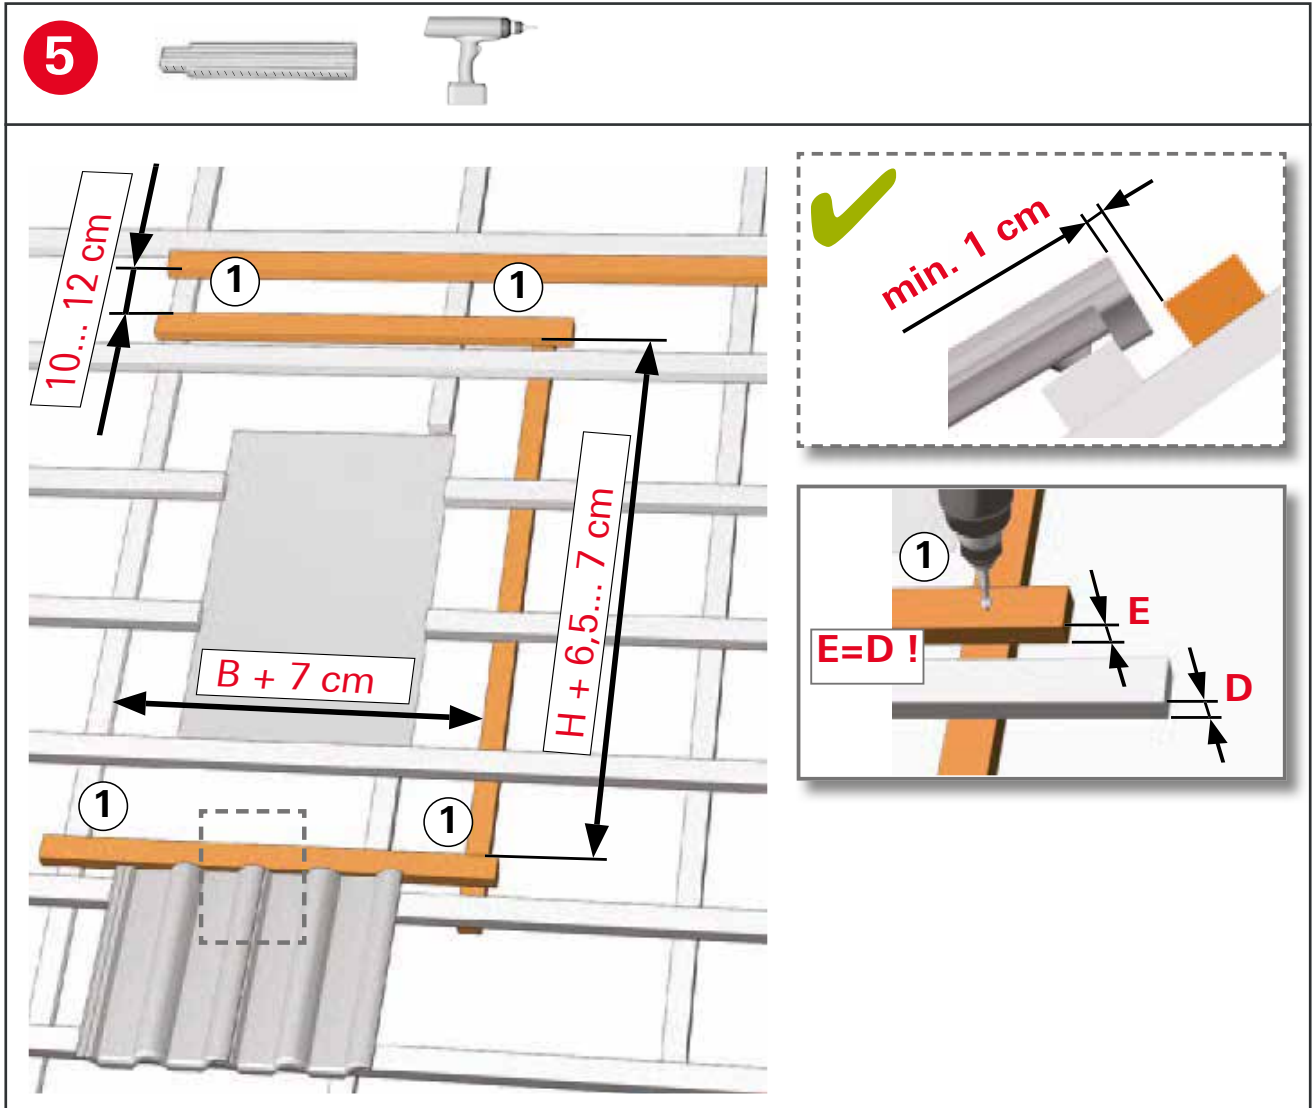

Wellker Dachfenster Premium Kunststoff R4 made by Roto