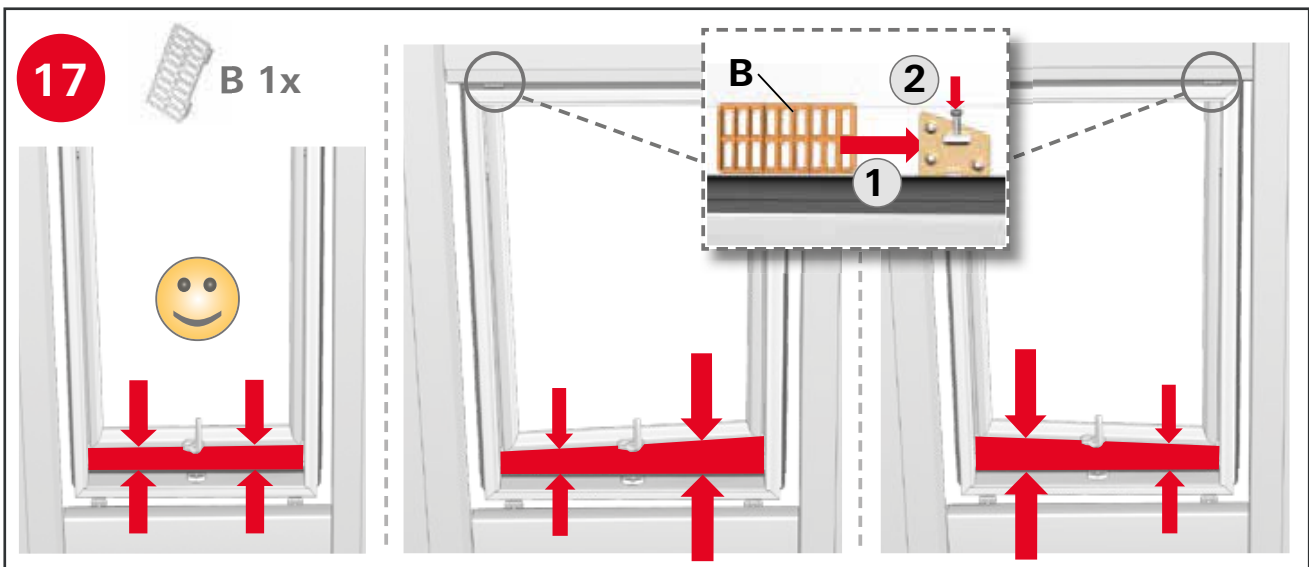

Wellker Dachfenster Premium Kunststoff R4 made by Roto