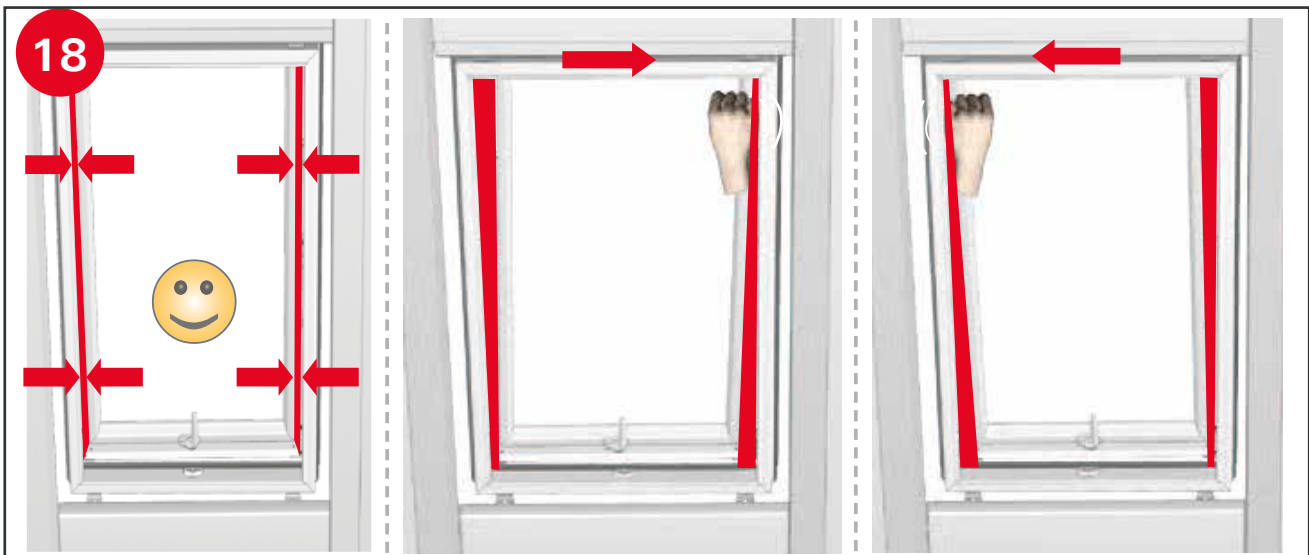

Wellker Dachfenster Premium Kunststoff R4 made by Roto