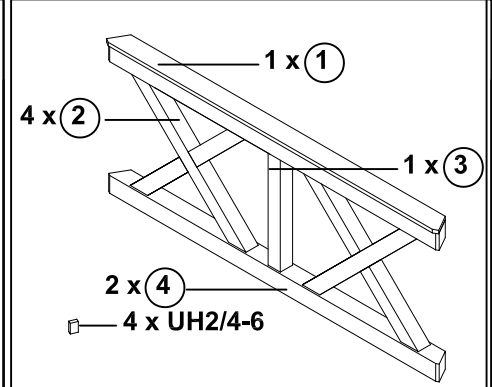

Brüstung aus Andreaskreuzen für Pavillon "Nice"

Parapet with St Andrew's cross design for pavillion "Nice"

29061 1 (Gr. 2)

29062 8 (Gr. 3)

29063 5 (Gr. 4)

12 x C105-132 
16 x C105-0050 

12 x C105-132 
18 x C105-0050 

12 x C105-132 
18 x C105-0050 

Brüstung mit Balkenschalung für Pavillon "Nice"

Parapet with ceiling boards for pavillion "Nice"

210350 (Gr. 2)

210367 (Gr. 3)

210374 (Gr. 4)

86 x C105-0040

4 x B100