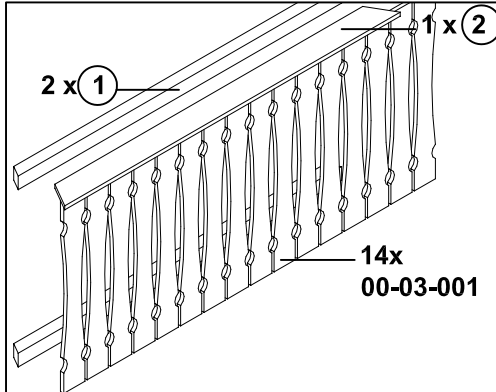

Brüstung aus Andreaskreuzen für Pavillon "Nice"

Parapet with St Andrew's cross design for pavillion "Nice"

29061 1 (Gr. 2)

29062 8 (Gr. 3)

29063 5 (Gr. 4)

12 x C105-132 
16 x C105-0050 

12 x C105-132 
18 x C105-0050 

12 x C105-132 
18 x C105-0050 

Brüstung mit Balkenschalung für Pavillon "Nice"

Parapet with ceiling boards for pavillion "Nice"

210350 (Gr. 2)

210367 (Gr. 3)

210374 (Gr. 4)

86 x C105-0040

4 x B100