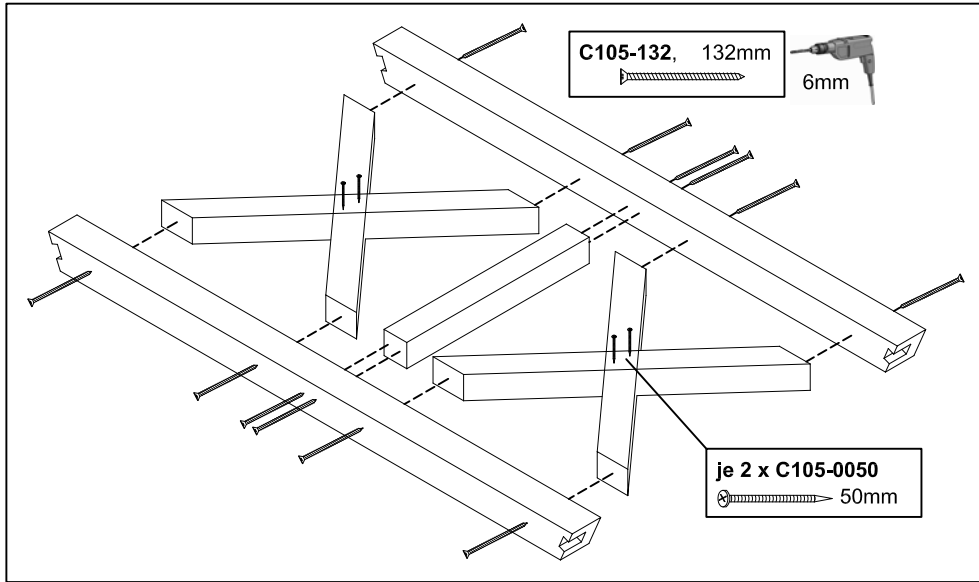

Brüstung aus Andreaskreuzen für Pavillon "Nice"

Parapet with St Andrew's cross design for pavillion "Nice"

29061 1 (Gr. 2)

29062 8 (Gr. 3)

29063 5 (Gr. 4)

12 x C105-132 
16 x C105-0050 

12 x C105-132 
18 x C105-0050 

12 x C105-132 
18 x C105-0050 

Brüstung mit Balkenschalung für Pavillon "Nice"

Parapet with ceiling boards for pavillion "Nice"

210350 (Gr. 2)

210367 (Gr. 3)

210374 (Gr. 4)

86 x C105-0040

4 x B100

94 x C105-0040

4 x B100

108 x C105-0040

4 x B100