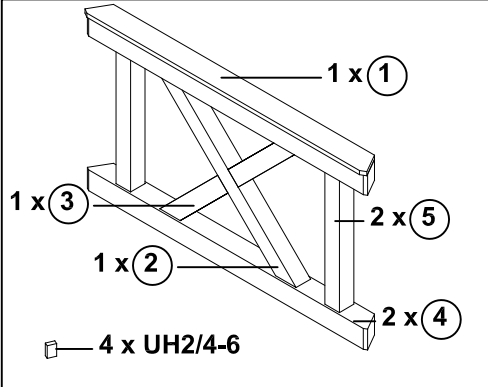

Brüstung aus Andreaskreuzen für Pavillon "Nice"

Parapet with St Andrew's cross design for pavillion "Nice"

29061 1 (Gr. 2)

29062 8 (Gr. 3)

29063 5 (Gr. 4)

12 x C105-132 
16 x C105-0050 

12 x C105-132 
18 x C105-0050 

12 x C105-132 
18 x C105-0050 

Brüstung mit Balkenschalung für Pavillon "Nice"

Parapet with ceiling boards for pavillion "Nice"

210350 (Gr. 2)

210367 (Gr. 3)

210374 (Gr. 4)

86 x C105-0040

4 x B100