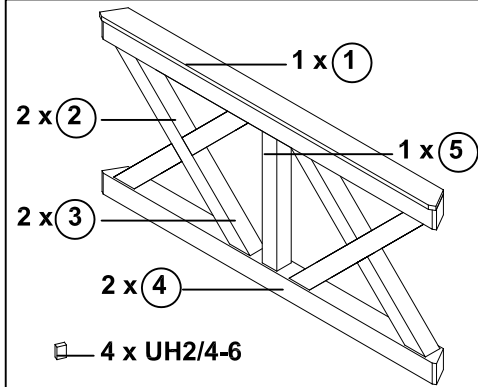

Brüstung aus Andreaskreuzen für Pavillon "Nice"

Parapet with St Andrew's cross design for pavillion "Nice"

29061 1 (Gr. 2)

29062 8 (Gr. 3)

29063 5 (Gr. 4)

12 x C105-132 
16 x C105-0050 

12 x C105-132 
18 x C105-0050 

12 x C105-132 
18 x C105-0050 

Brüstung mit Balkenschalung für Pavillon "Nice"

Parapet with ceiling boards for pavillion "Nice"

210350 (Gr. 2)

210367 (Gr. 3)

210374 (Gr. 4)

86 x C105-0040

4 x B100