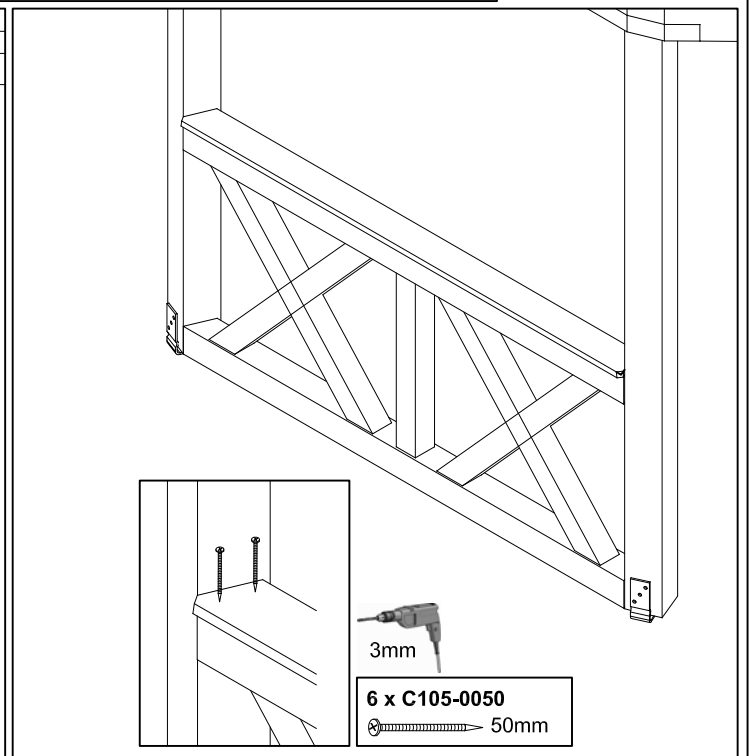

Brüstung aus Andreaskreuzen für Pavillon "Nice"

Parapet with St Andrew's cross design for pavillion "Nice"

29061 1 (Gr. 2)

29062 8 (Gr. 3)

29063 5 (Gr. 4)

12 x C105-132 
16 x C105-0050 

12 x C105-132 
18 x C105-0050 

12 x C105-132 
18 x C105-0050 

Brüstung mit Balkenschalung für Pavillon "Nice"

Parapet with ceiling boards for pavillion "Nice"

210350 (Gr. 2)

210367 (Gr. 3)

210374 (Gr. 4)

86 x C105-0040

4 x B100