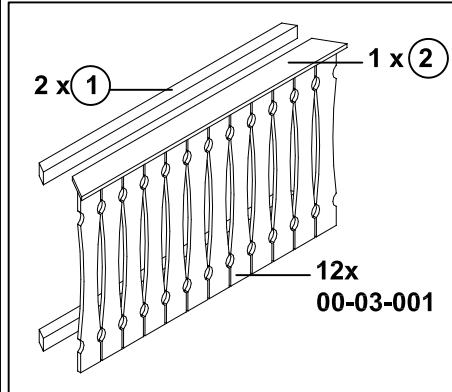

Brüstung aus Andreaskreuzen für Pavillon "Nice"

Parapet with St Andrew's cross design for pavillion "Nice"

29061 1 (Gr. 2)

29062 8 (Gr. 3)

29063 5 (Gr. 4)

12 x C105-132 
16 x C105-0050 

12 x C105-132 
18 x C105-0050 

12 x C105-132 
18 x C105-0050 

Brüstung mit Balkenschalung für Pavillon "Nice"

Parapet with ceiling boards for pavillion "Nice"

210350 (Gr. 2)

210367 (Gr. 3)

210374 (Gr. 4)

86 x C105-0040

4 x B100