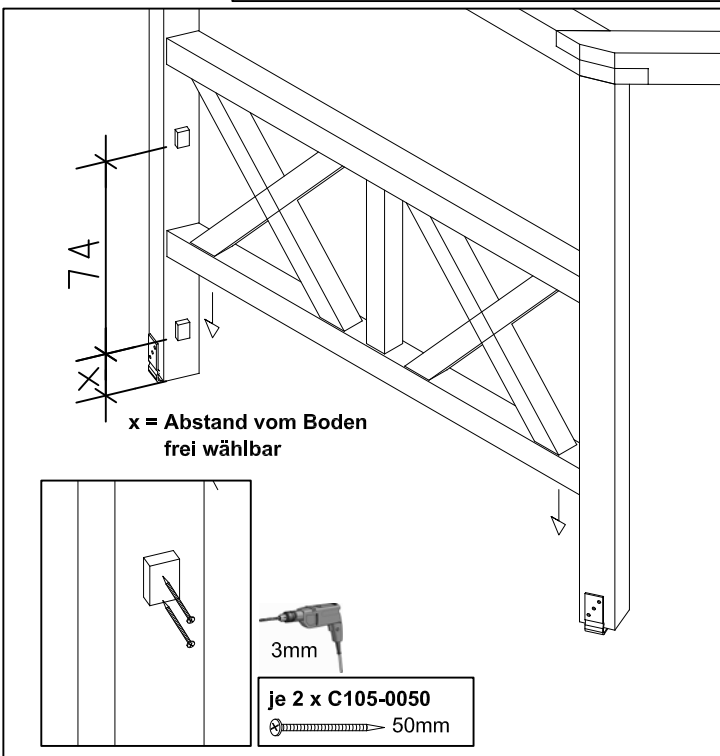

Brüstung aus Andreaskreuzen für Pavillon "Nice"

Parapet with St Andrew's cross design for pavillion "Nice"

29061 1 (Gr. 2)

29062 8 (Gr. 3)

29063 5 (Gr. 4)

12 x C105-132 
16 x C105-0050 

12 x C105-132 
18 x C105-0050 

12 x C105-132 
18 x C105-0050 

Brüstung mit Balkenschalung für Pavillon "Nice"

Parapet with ceiling boards for pavillion "Nice"

210350 (Gr. 2)

210367 (Gr. 3)

210374 (Gr. 4)

86 x C105-0040

4 x B100

94 x C105-0040

4 x B100

108 x C105-0040

4 x B100